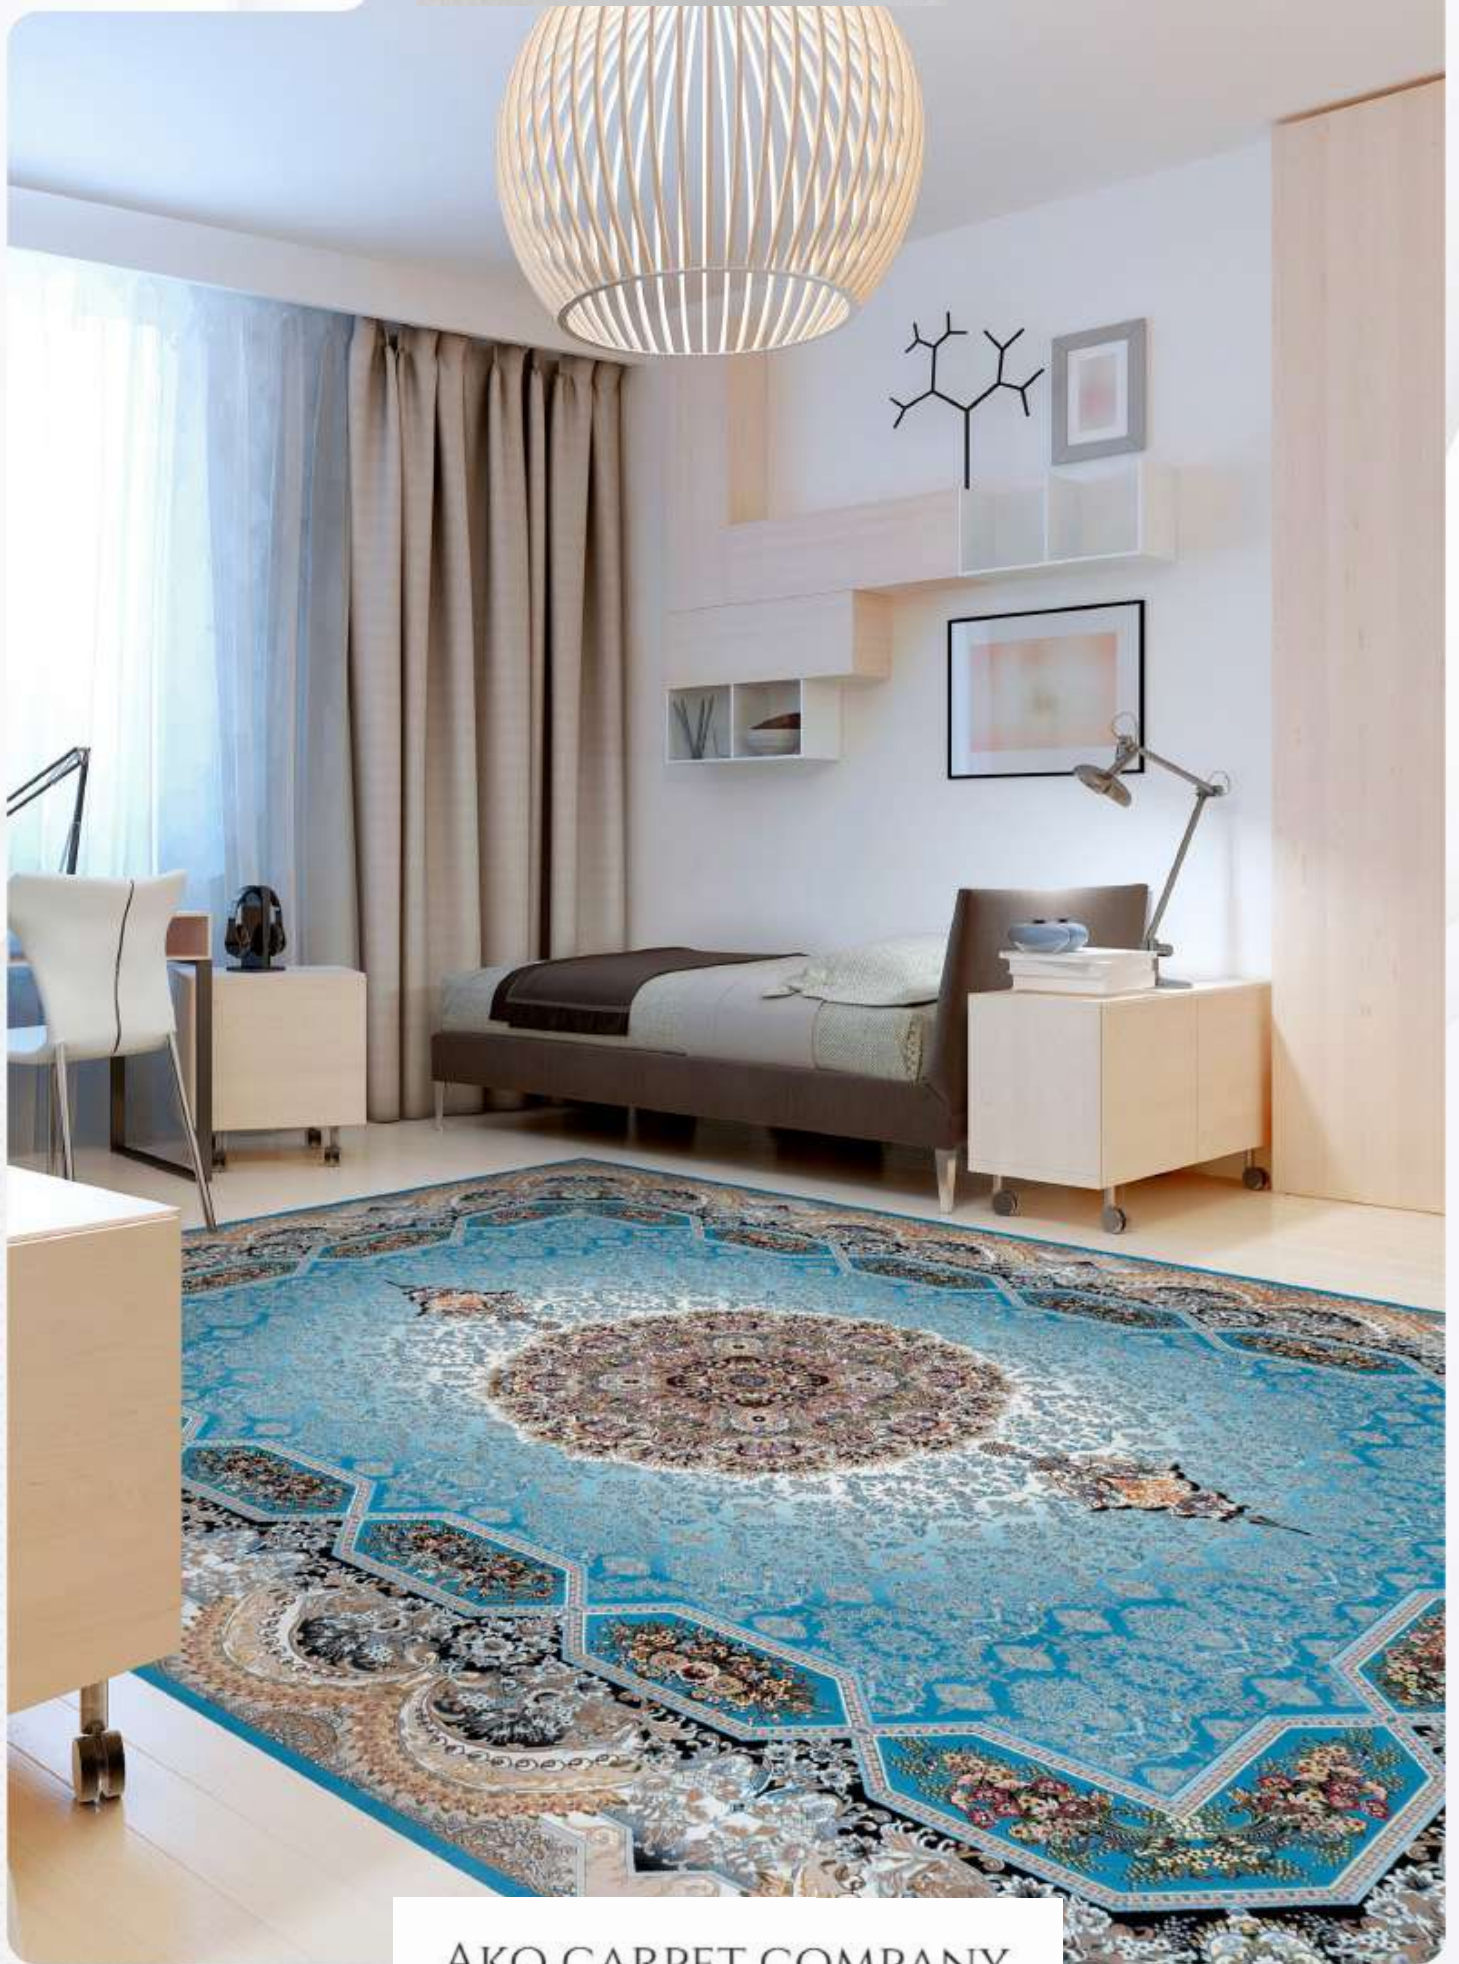

AKO CARPET COMPANY

Copyright © 2022. All Rights Reserved

▶ نجوا

NAJVA

- ▶ تراکم (DENSITY) 3600 ▶ شانه (REEDS) 1200
- ▶ ابعاد (SIZE) 1x1/5 | 1x2 | 1x3 | 1x4 | 1/5x2/25 | 2x3 | 2/5x3/5 | 3x4

نقره‌ای
SILVER

AKO CARPET COMPANY